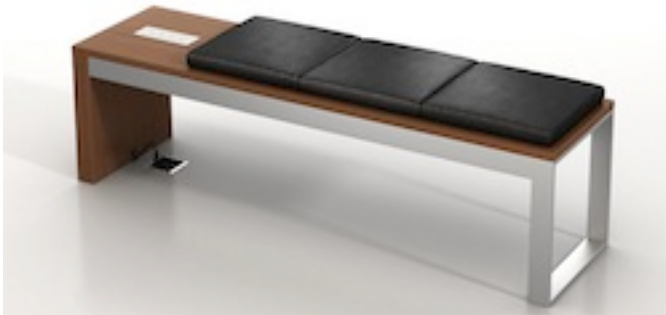

The Liv bench is the product we would like to spotlight:

About Liv:

Form & Function: Modern Art You Can Actually Use

We built Liv with power in mind. This bench is fully customizable to maximize your creativity. The sleek combination of artfully geometric carbon steel, wood, leather upholstery & power make Liv a stunning seating option for interiors in need of that extra element of design.

Available in multiple configurations, Liv is an incredibly flexible seating arrangement, in which the upholstered cushions can be specified in any unique combination. Liv offers not only seating, but also a hard, table like surface for the user. Additionally, Liv is able to incorporate power into the seat and manage cords down the leg. As if all of these fantastic features were not already enticing enough, Nevins offers complementary occasional tables, that when paired with Liv, create a complete look. - Designed by Robert Silarski Eno